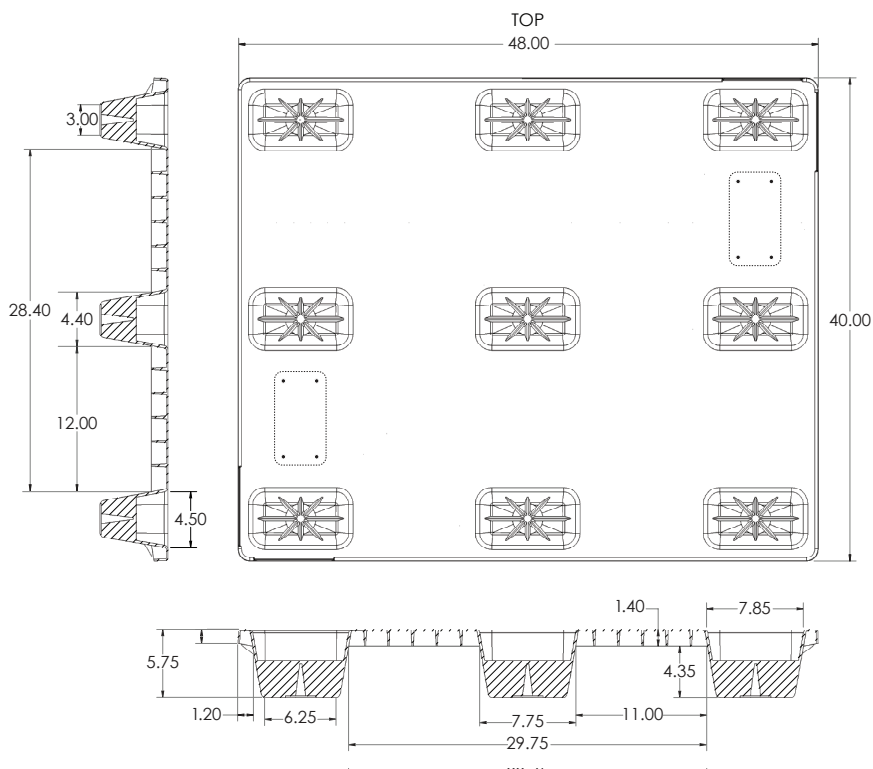

R-SERIES 4840-RN

SIZE: 48" x 40" x 5.75"

STYLE: nestable pallet

WEIGHT: 38 lbs

LEGS: 9 legs

ENTRY: 4-way

MAX DYNAMIC LOAD: 4,000 lbs

MAX STATIC LOAD: 30,000 lbs

NEST RATIO: 1.75 to 1

53' TRAILER QUANTITY: 1,020 pallets

USAGE: returnable/reusable

PALLET OPTIONS:

- Embossed customized name plates
- Custom in-mold side labeling
- Colored side stripes for easy ID
- Hot stamping