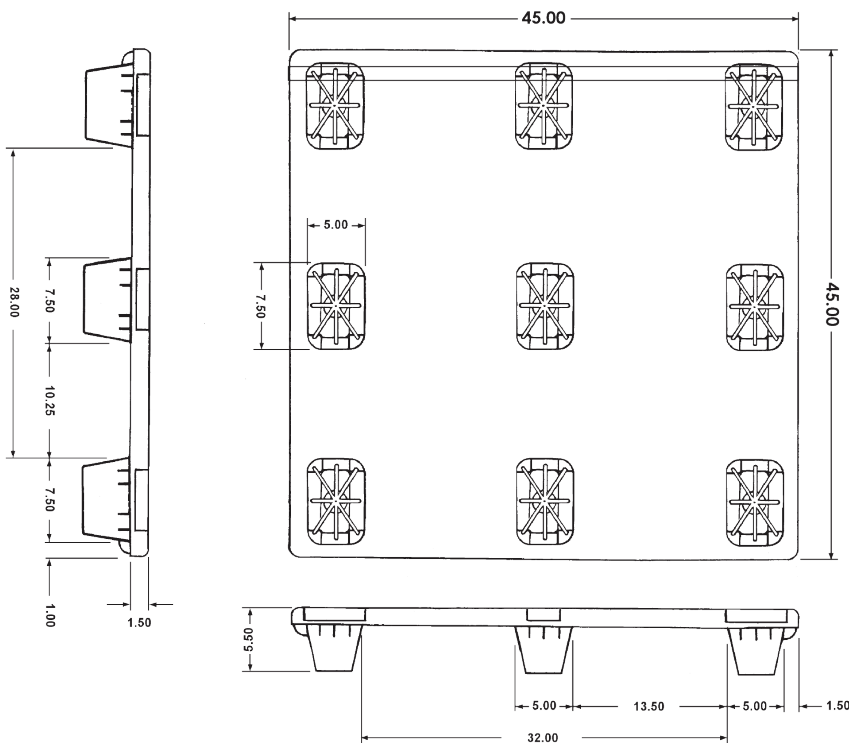

R-SERIES 4545-R-NEST

SIZE: 45" x 45" x 5.5"

STYLE: nestable pallet

WEIGHT: 38 lbs

LEGS: 9 legs

ENTRY: 4-way

MAX DYNAMIC LOAD: 4,000 lbs

MAX STATIC LOAD: 30,000 lbs

NEST RATIO: 1.75 to 1

53' TRAILER QUANTITY: 900 pallets

USAGE: returnable/reusable

PALLET OPTIONS:

- Embossed customized name plates
- Custom in-mold side labeling
- Colored side stripes for easy ID
- Hot stamping